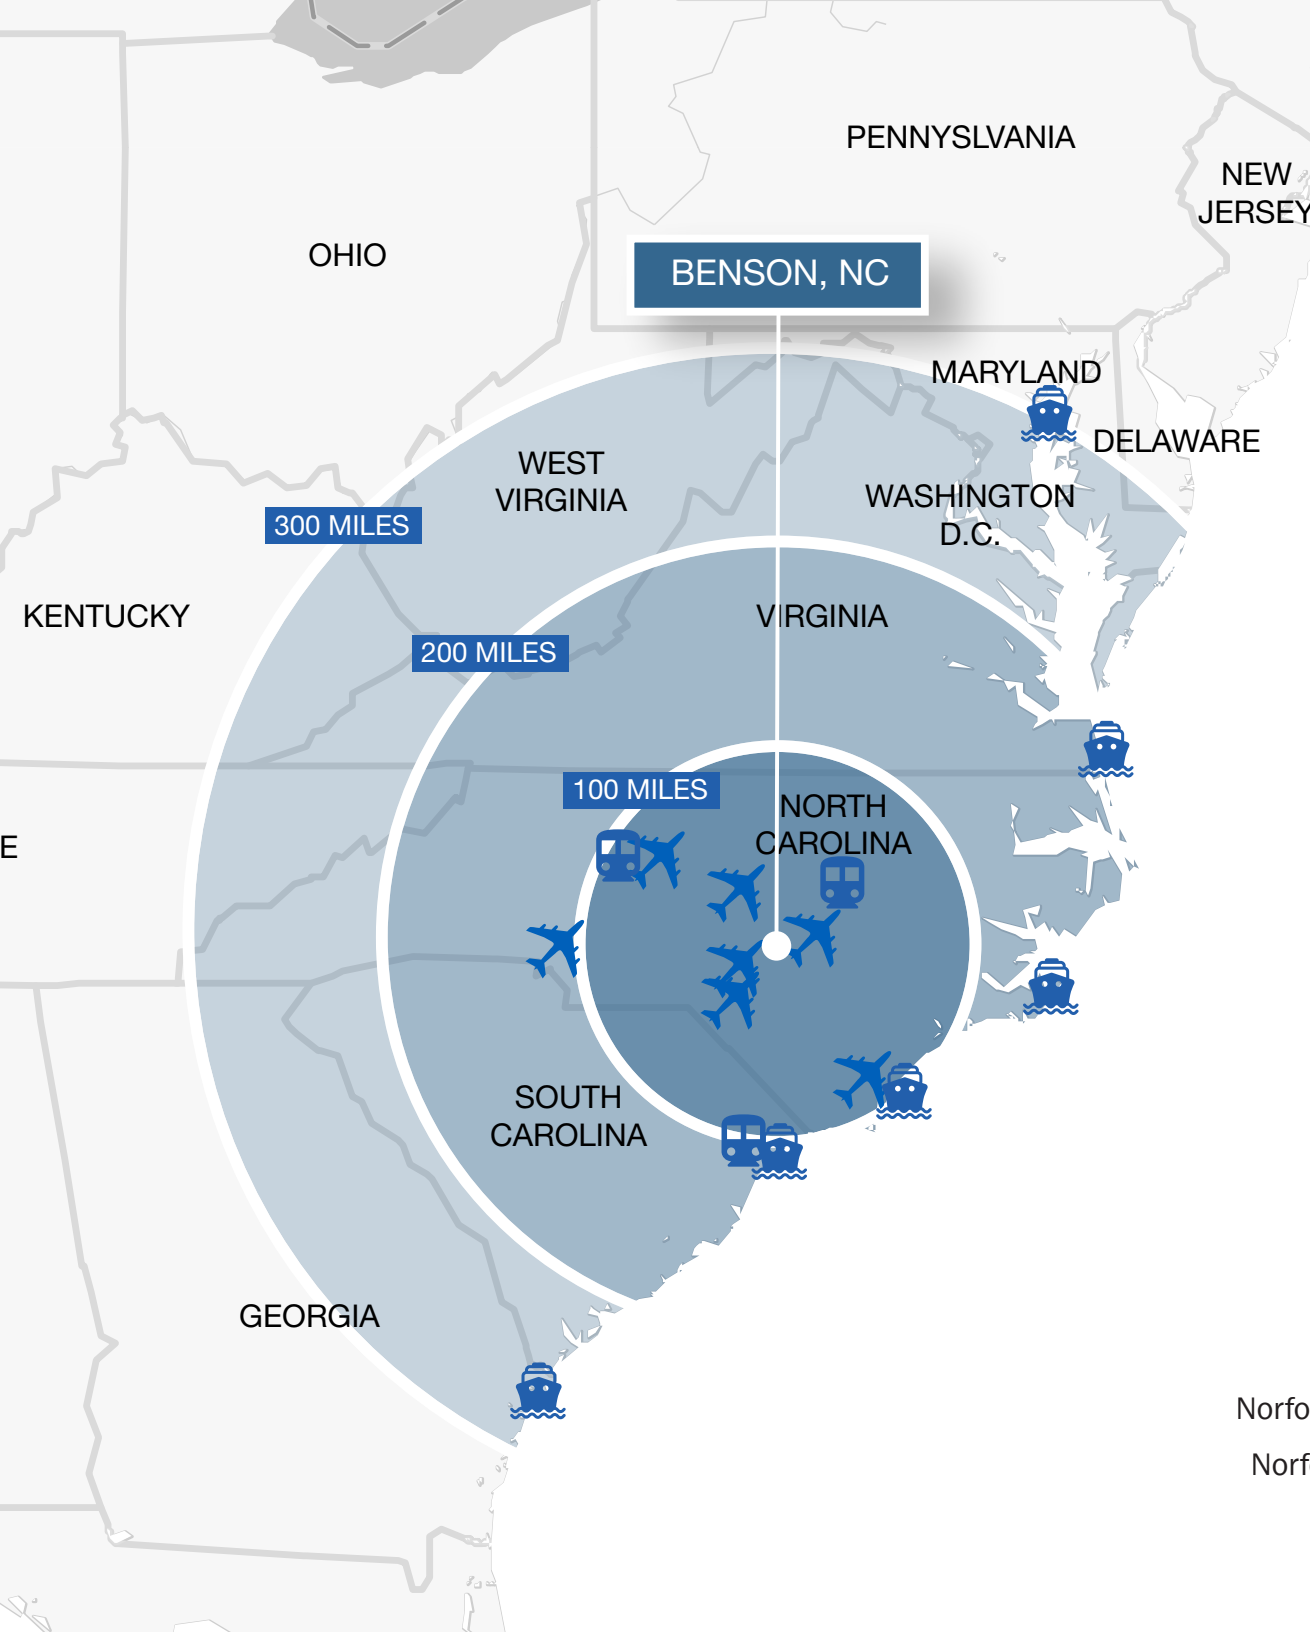

REGIONAL CONNECTIVITY

AIRPORTS

Harnett Regional Airport	14 Miles
Johnston Regional Airport	14 Miles
Raleigh-Durham International	48 Miles
Fayetteville Regional	35 Miles
Wilmington International	99 Miles
Piedmont Triad International	110 Miles
Charlotte Douglas International	181 Miles

SEAPORTS

Wilmington, NC	100 Miles
Morehead, NC	134 Miles
Norfolk, VA	193 Miles
Charleston, SC	247 Miles
Savannah, GA	290 Miles
Baltimore, MD	325 Miles

RAIL LINES

CSX Intermodal - Rocky Mount, NC	61 Miles
Norfolk Southern Intermodal - Greensboro, NC	103 Miles
Norfolk Southern Intermodal - Charleston, SC	227 Miles
CSX Intermodal - Charlotte, NC	171 Miles